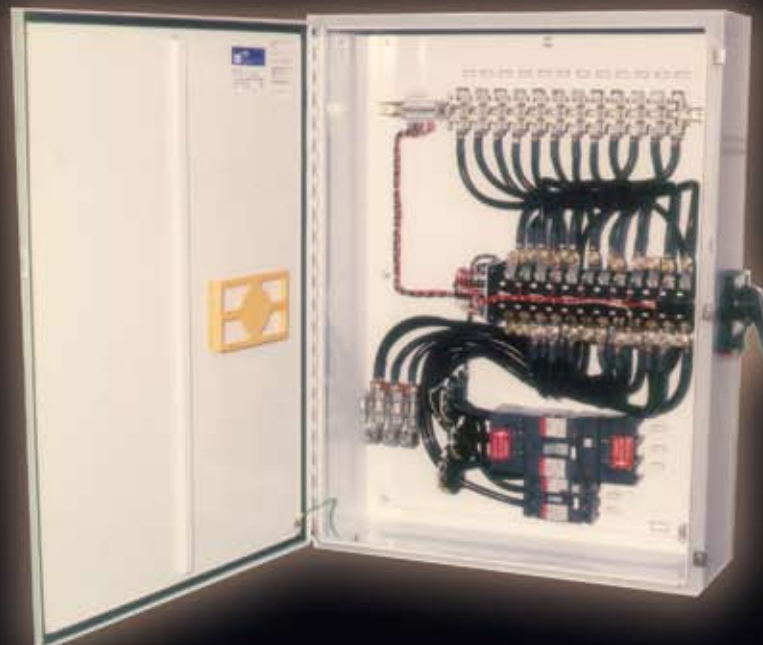

Our custom component shop can tailor-build models for your unique needs